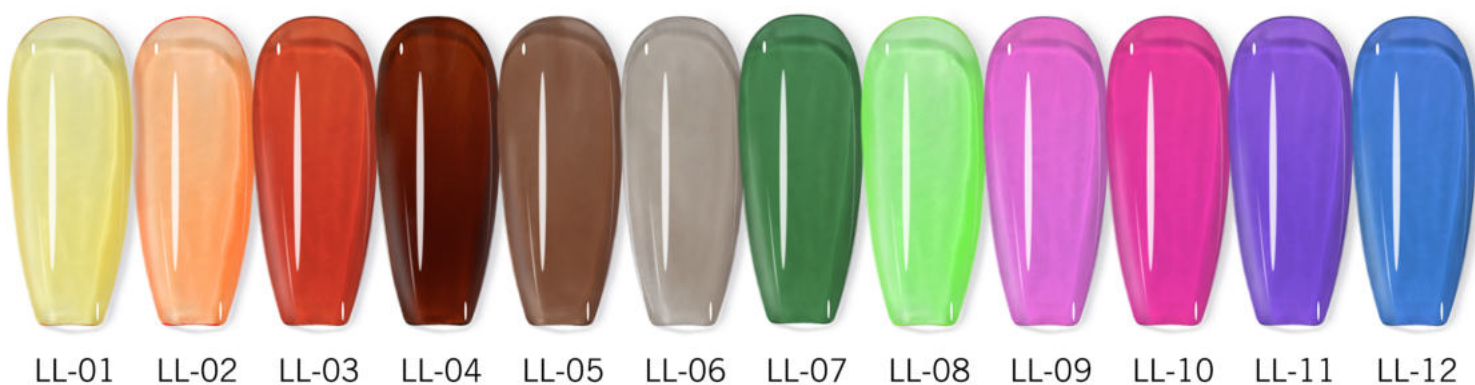

GEL POLISH COLOR COAT

GLAZE GEL LL-01-12