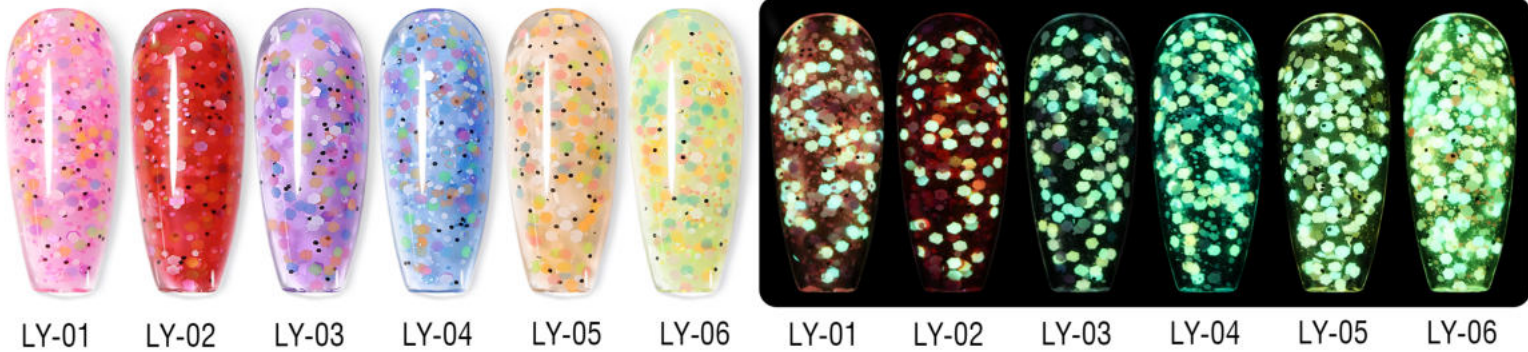

GEL POLISH COLOR COAT FIREFLY