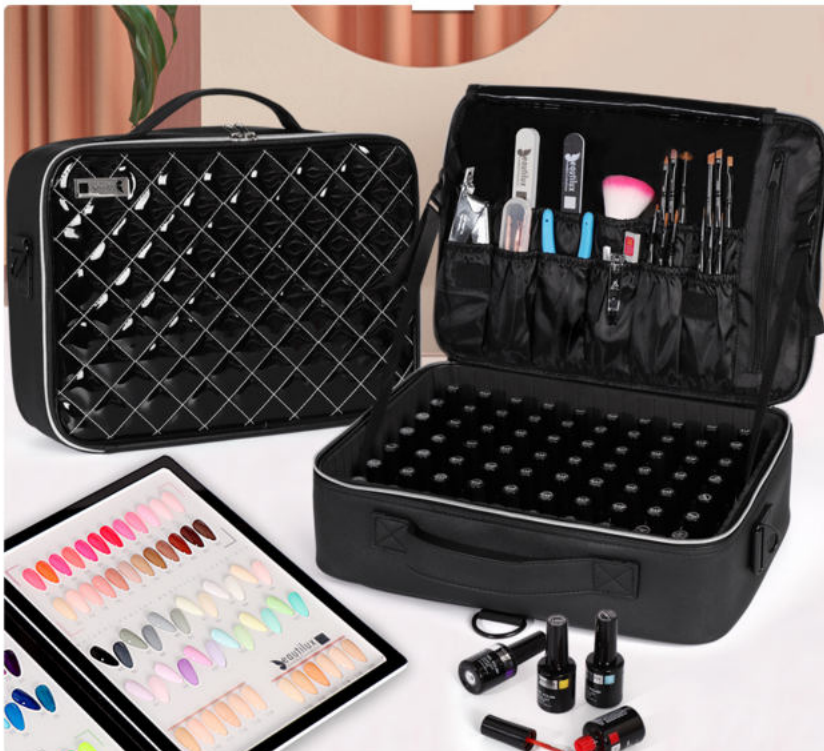

CORDDLESS LED NAIL LAMP

27W | 1500mah | 6h working time

BL-1M

WITH FOAM TO HOLD 70 PCS GELS

70BAG-000

NAIL ART STORAGE &
TRAVELLING SUITCASE

TOOLS & ACCESSORIES

NAIL TIPS | EQUIPMENTS | MANICURE TOOLS
DECORATIONS | GROCERIES