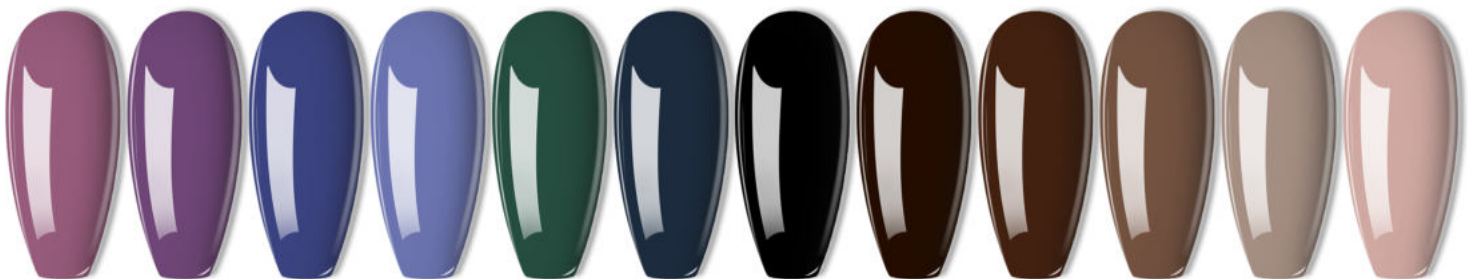

H-49 H-50 H-51 H-52 H-53 H-54 H-55 H-56 H-57 H-58 H-59 H-60