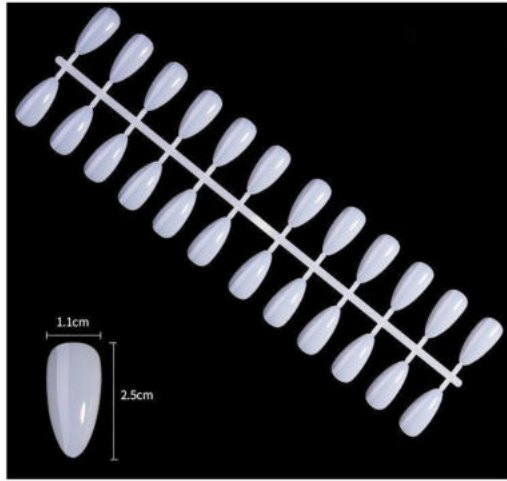

Lint-Free Nail Wipes 1000pcs

XJM-1000

Nail Art Practicing Tray

JT-01

JT-02

JT-03

Gel Polish Color Display Nail

JP24-01