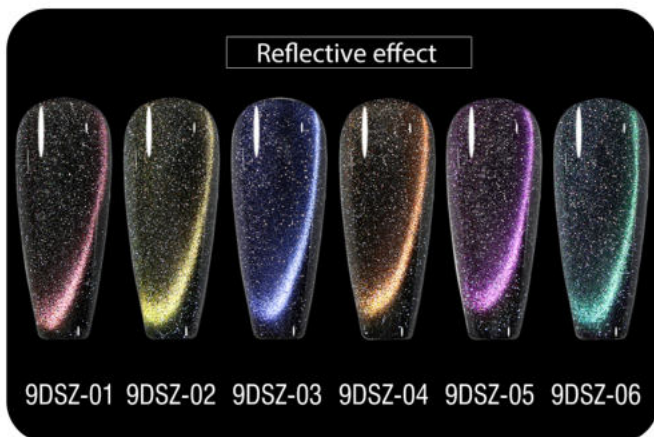

GEL POLISH COLOR COAT FIREFLY

GEL POLISH COLOR COAT REFLECTIVE DIAMOND CAT EYE SZM-01~06

GEL POLISH COLOR COAT REFLECTIVE PLATINUM DIAMOND SZ-01~12

GEL POLISH COLOR COAT REFLECTIVE PLATINUM DIAMOND 9DSZ-01~12