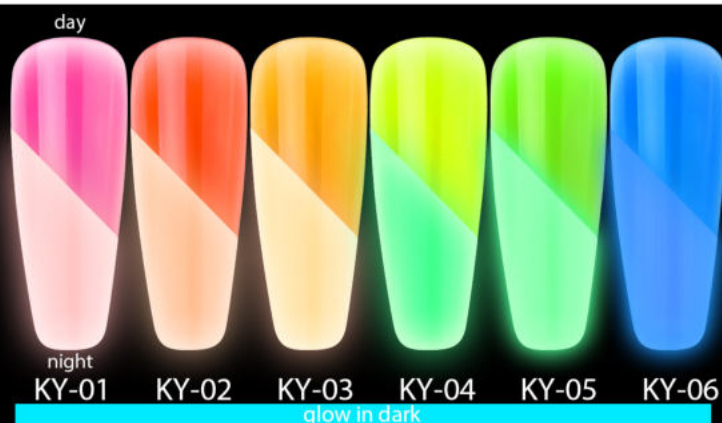

day

night

KY-01 KY-02 KY-03 KY-04 KY-05 KY-06

glow in dark